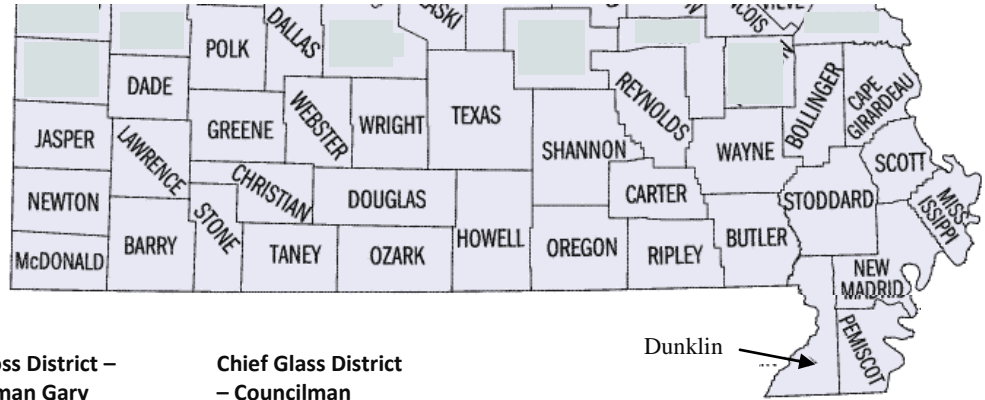

Arkansas Cherokee Nation District & Enrollment Map

Southern Missouri Counties include Jasper, Newton, McDonald, Dade, Lawrence, Barry, Polk, Greene, Christian, Stone, Taney, Dallas, Webster, Wright, Douglas, Ozark, Texas, Howell, Shannon, Oregon, Reynolds, Carter, Ripley, Wayne, Butler, Bollinger, Cape Girardeau, Stoddard, Scott, Mississippi, New Madrid, Pemiscot and Dunklin

Cherokee ancestor must have lived in one of the noted counties in Arkansas, Missouri or Oklahoma during the 1800's.

Chief Ross District – Councilman Gary Horton

Chief Glass District – Councilman Frank Cook

Chief Dragging Canoe District – Councilman Dennis Frye

Chief Black Fox District – Councilman Mary Smith

Chief Tollantusky District – Councilman Roderick Edwards

Chief Bowles District – Councilman Darrell Ritter

Eastern Oklahoma Counties include Le Flore, McCurtain, Sequoyah, Adair and Delaware

Arkansas includes all counties within the state's boundaries

Citizens currently living within Arkansas shall be assigned to the corresponding district according to the address on file with the Enrollment office. Citizens currently living outside the State of Arkansas consult the United States District Map.