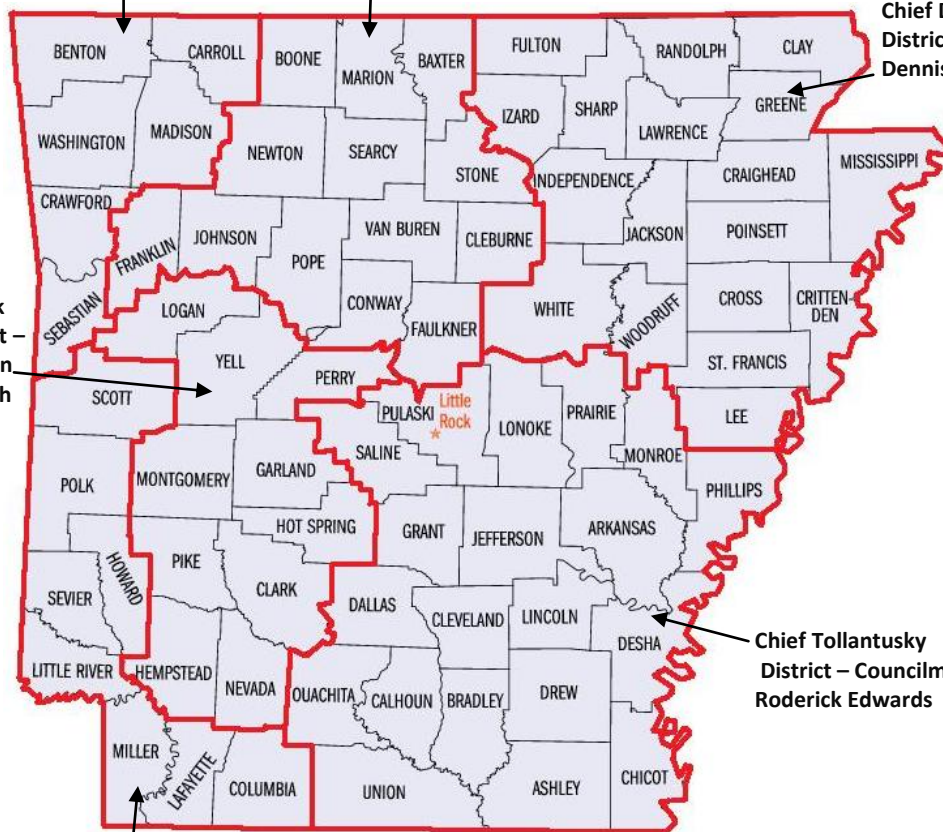

Arkansas Cherokee Nation District & Enrollment Map

Southern Missouri Counties include Jasper, Newton, McDonald, Dade, Lawrence, Barry, Polk, Greene, Christian, Stone, Taney, Dallas, Webster, Wright, Douglas, Ozark, Texas, Howell, Shannon, Oregon, Reynolds, Carter, Ripley, Wayne, Butler, Bollinger, Cape Girardeau, Stoddard, Scott, Mississippi, New Madrid, Pemiscot and Dunklin

Cherokee ancestor must have lived in one of the noted counties in Arkansas, Missouri or Oklahoma during the 1800's.

Chief Ross District – Councilman Gary Horton

Chief Glass District – Councilman Frank Cook

Chief Dragging Canoe District – Councilman Dennis Frye

Chief Black Fox District – Councilman Mary Smith

Chief Tollantusky District – Councilman Roderick Edwards

Chief Bowles District – Councilman Darrell Ritter

Eastern Oklahoma Counties include Le Flore, McCurtain, Sequoyah, Adair and Delaware

Arkansas includes all counties within the state's boundaries

Citizens currently living within Arkansas shall be assigned to the corresponding district according to the address on file with the Enrollment office. Citizens currently living outside the State of Arkansas consult the United States District Map.